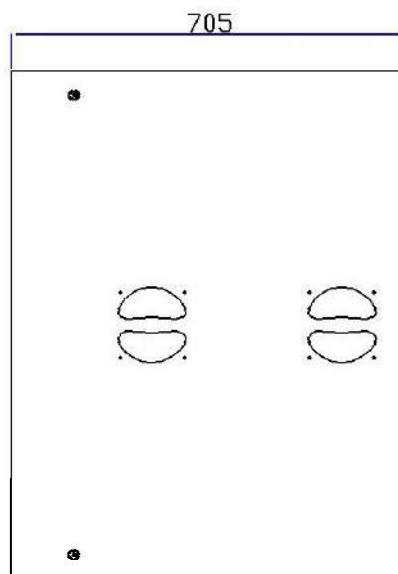

ULTRA 4141

Dual 15" Full Range Top with 6 HF

Technical Specifications

Design	Dual 15" Full Range Matrix Speaker	
Components	LF Driver	2x15" Driver with 4" voice coil
	HF Driver	6x1" Throat Driver with 1.75" voice coil
RMS Power	2000W	
Peak Power	8000W	
Frequency Range	40Hz-19kHz	
Impedance	4 ohms	
Sensitivity	103dB	
Max SPL	141dB	
Crossover Frequency	1.5kHz	
Dispersion (H x V)	100x10 Degree	
Connectors	2xSpeakON NL4	
Enclosure Material	Plywood	
Paint Finish	Water Resistant Polyurea Paint	
Dimensions	906x629x705mm	
Net Weight	81Kg	

FOR MORE INFO & CATALOG