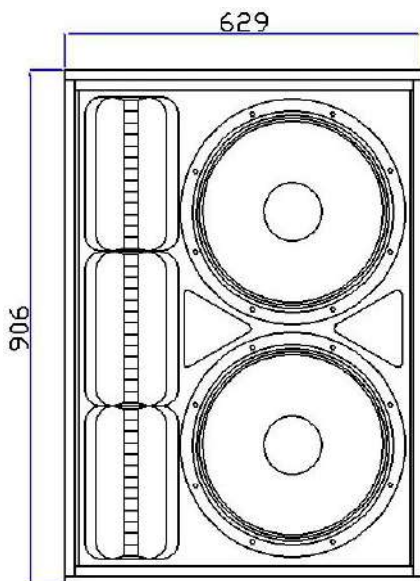

# ULTRA 4141

Dual 15" Full Range Top with 6 HF

## Technical Specifications

<b>Design</b>	Dual 15" Full Range Matrix Speaker	
<b>Components</b>	<b>LF Driver</b>	2x15" Driver with 4" voice coil
	<b>HF Driver</b>	6x1" Throat Driver with 1.75" voice coil
<b>RMS Power</b>	2000W	
<b>Peak Power</b>	8000W	
<b>Frequency Range</b>	40Hz-19kHz	
<b>Impedance</b>	4 ohms	
<b>Sensitivity</b>	103dB	
<b>Max SPL</b>	141dB	
<b>Crossover Frequency</b>	1.5kHz	
<b>Dispersion (H x V)</b>	100x10 Degree	
<b>Connectors</b>	2xSpeakON NL4	
<b>Enclosure Material</b>	Plywood	
<b>Paint Finish</b>	Water Resistant Polyurea Paint	
<b>Dimensions</b>	906x629x705mm	
<b>Net Weight</b>	81Kg	