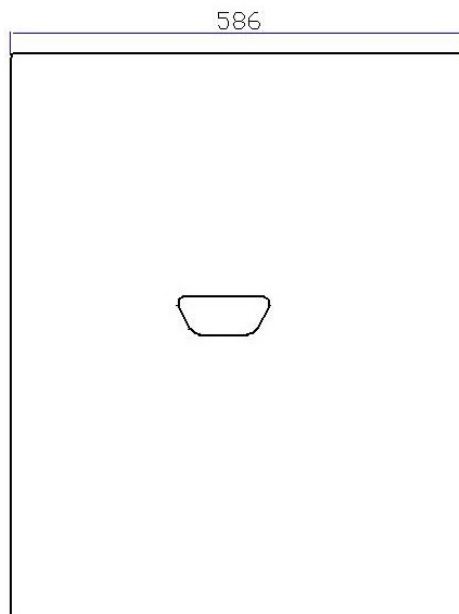

TURBO 518 PRO

Single 18" Passive subwoofer

TURBO POWER
TURBO PUNCH

1500W
RMS POWER

1x18"
WITH 4.5" VC

8ohm
IMPEDANCE

TURBO 51B PRO

Single 18" Passive subwoofer

Technical Specifications

Design	Single 18" Subwoofer
Components	1x18" Driver with 4.5" voice coil
RMS Power	1500W
Peak Power	3000W
Frequency Range	30Hz-250Hz
Impedance	8 ohms
Sensitivity	99dB
Max SPL	135dB
Connectors	2xSpeakON NL4
Enclosure Material	Plywood
Paint Finish	Scratch Resistant Sand Paint
Dimensions	554x586x727mm
Net Weight	55.8Kg