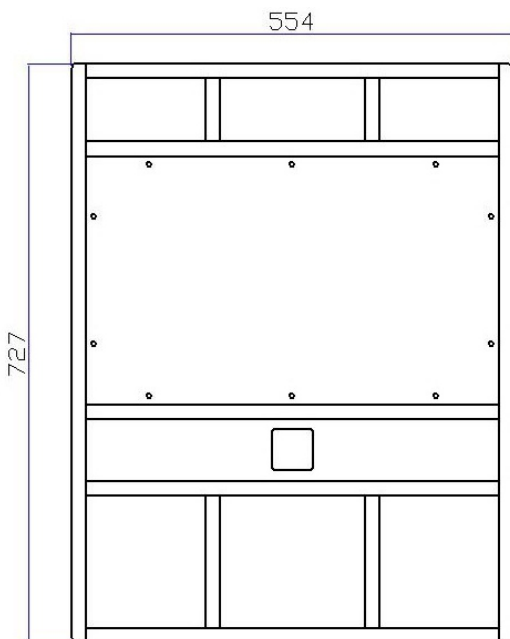

TURBO 518 PRO

Single 18" Passive subwoofer

TURBO POWER
TURBO PUNCH

1500W
RMS POWER

1x18"
WITH 4.5" VC

8ohm
IMPEDANCE

TURBO 51B PRO

Single 18" Passive subwoofer

Technical Specifications

Design	Single 18" Subwoofer
Components	1x18" Driver with 4.5" voice coil
RMS Power	1500W
Peak Power	3000W
Frequency Range	30Hz-250Hz
Impedance	8 ohms
Sensitivity	99dB
Max SPL	135dB
Connectors	2xSpeakON NL4
Enclosure Material	Plywood
Paint Finish	Scratch Resistant Sand Paint
Dimensions	554x586x727mm
Net Weight	55.8Kg