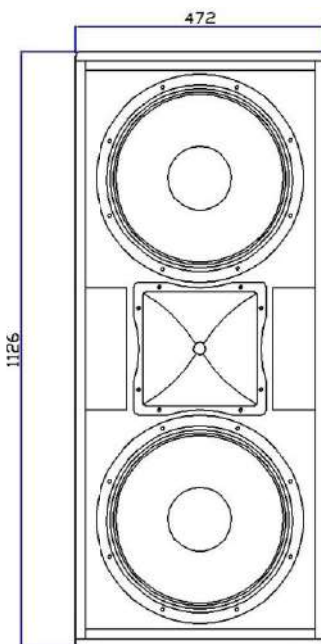

ULTRA 725

Dual 15" Full Range Speaker

ULTRA POWER
ULTRA PERFORMANCE

1600W
RMS POWER

2x15"
WITH 4" VC

1x1.5" EXIT
WITH 3" VC

4ohm
IMPEDANCE

ULTRA 725

Dual 15" Full Range Speaker

Technical Specifications

	Design	Dual 15" Full Range Speaker
Components	LF Driver	2x15" Driver with 4" voice coil
	HF Driver	1x1.5" Throat Driver with 3" voice coil
	RMS Power	1600W
	Peak Power	6400W
	Frequency Range	40Hz-19kHz
	Impedance	4 ohms
	Sensitivity	98dB
	Max SPL	135dB
	Crossover Frequency	1.2kHz
	Dispersion (H x V)	90x60 Degree
	Connectors	2xSpeakON NL4
	Enclosure Material	Plywood
	Paint Finish	Scratch Resistant Sand Paint
	Dimensions	472x580x1126mm
	Net Weight	65.4Kg