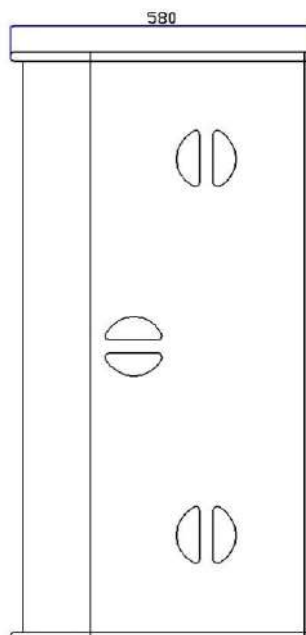

ULTRA 725

Dual 15" Full Range Speaker

ULTRA POWER
ULTRA PERFORMANCE

1600W
RMS POWER

2x15"
WITH 4" VC

1x1.5" EXIT
WITH 3" VC

4ohm
IMPEDANCE

ULTRA 725

Dual 15" Full Range Speaker

Technical Specifications

	Design	Dual 15" Full Range Speaker
Components	LF Driver	2x15" Driver with 4" voice coil
	HF Driver	1x1.5" Throat Driver with 3" voice coil
	RMS Power	1600W
	Peak Power	6400W
	Frequency Range	40Hz-19kHz
	Impedance	4 ohms
	Sensitivity	98dB
	Max SPL	135dB
	Crossover Frequency	1.2kHz
	Dispersion (H x V)	90x60 Degree
	Connectors	2xSpeakON NL4
	Enclosure Material	Plywood
	Paint Finish	Scratch Resistant Sand Paint
	Dimensions	472x580x1126mm
	Net Weight	65.4Kg