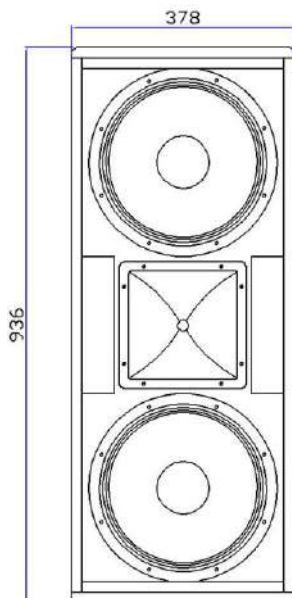

# ULTRA 722

Dual 12" Full Range Speaker

**ULTRA POWER**  
**ULTRA PERFORMANCE**

**1600W**  
RMS POWER

**2x12"**  
WITH 4" VC

**4ohms**  
IMPEDANCE

## Technical Specifications

<b>Design</b>	Dual 12" Full Range Speaker	
<b>Components</b>	<b>LF Driver</b>	2x12" Driver with 4" voice coil
	<b>HF Driver</b>	1x1.5" Throat Driver with 3" voice coil
<b>RMS Power</b>	1600W	
<b>Peak Power</b>	6400W	
<b>Frequency Range</b>	40Hz-19kHz	
<b>Impedance</b>	4 ohms	
<b>Sensitivity</b>	98dB	
<b>Max SPL</b>	135dB	
<b>Crossover Frequency</b>	1.2kHz	
<b>Dispersion (H x V)</b>	90x60 Degree	
<b>Connectors</b>	2xSpeakON NL4	
<b>Enclosure Material</b>	Plywood	
<b>Paint Finish</b>	Scratch Resistant Sand Paint	
<b>Dimensions</b>	378x464x936mm	
<b>Net Weight</b>	48.2Kg	