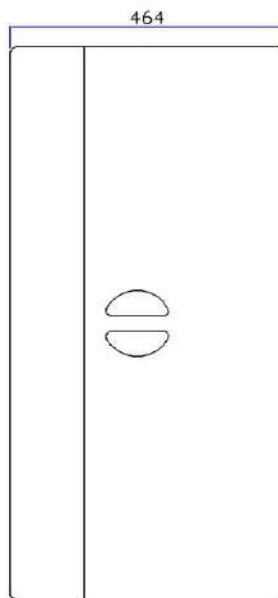

# ULTRA 722

Dual 12" Full Range Speaker

**ULTRA POWER**  
**ULTRA PERFORMANCE**

**1600W**  
RMS POWER

**2x12"**  
WITH 4" VC

**4ohms**  
IMPEDANCE

## Technical Specifications

<b>Design</b>	Dual 12" Full Range Speaker	
<b>Components</b>	<b>LF Driver</b>	2x12" Driver with 4" voice coil
	<b>HF Driver</b>	1x1.5" Throat Driver with 3" voice coil
<b>RMS Power</b>	1600W	
<b>Peak Power</b>	6400W	
<b>Frequency Range</b>	40Hz-19kHz	
<b>Impedance</b>	4 ohms	
<b>Sensitivity</b>	98dB	
<b>Max SPL</b>	135dB	
<b>Crossover Frequency</b>	1.2kHz	
<b>Dispersion (H x V)</b>	90x60 Degree	
<b>Connectors</b>	2xSpeakON NL4	
<b>Enclosure Material</b>	Plywood	
<b>Paint Finish</b>	Scratch Resistant Sand Paint	
<b>Dimensions</b>	378x464x936mm	
<b>Net Weight</b>	48.2Kg	